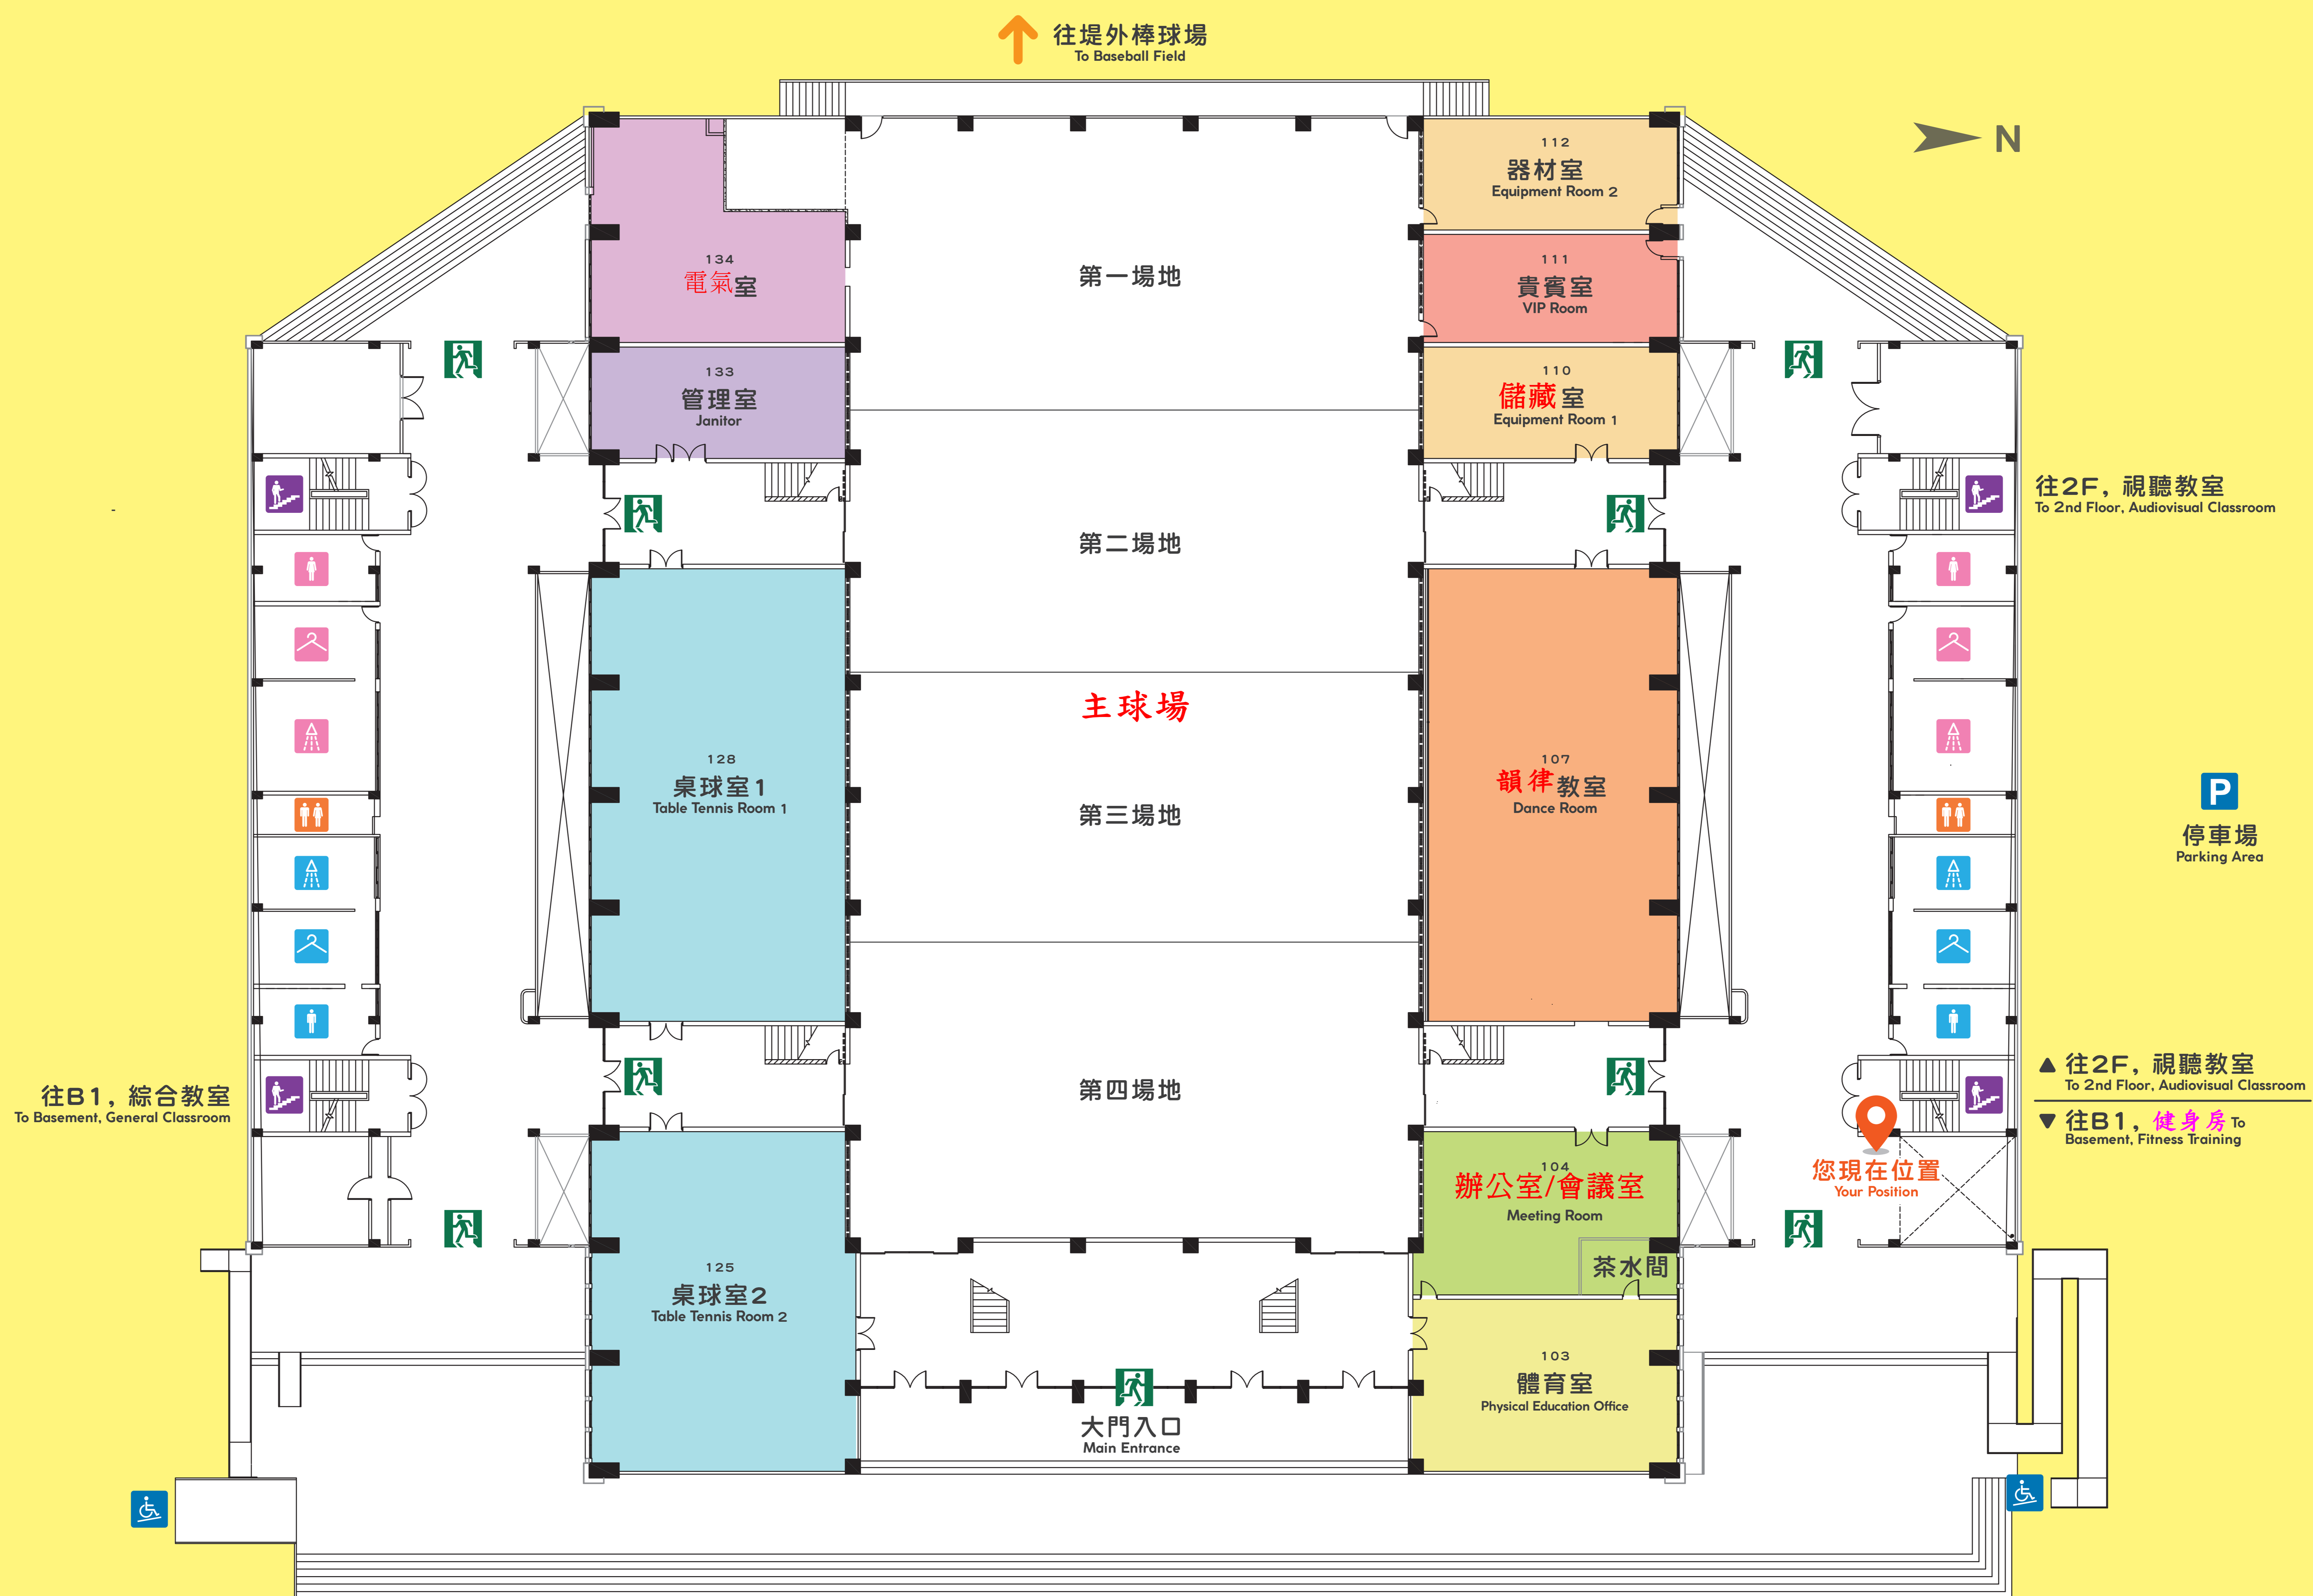

# 體育館平面配置暨緊急疏散方向圖

## Gymnasium, Floor Plan & Evacuation Route

- 男廁 Men's Restroom
- 男更衣室 Men's Dressing Room
- 男淋浴室 Men's Shower Room
- 女廁 Women's Restroom
- 女更衣室 Women's Dressing Room
- 女淋浴室 Women's Shower Room
- 性別友善廁所 All Gender Restroom
- 緊急逃生出口 Emergency Exit
- 滅火器 Fire Extinguisher
- 消防栓 Hydrant